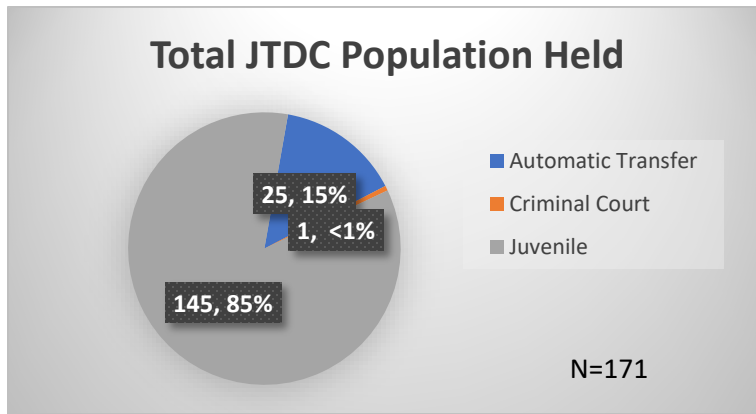

Daily Data Dashboard – February 8, 2024 Demographics for JTDC Population Thursday Morning Midnight Count

Total # of probation Involved youth¹: 1,356

¹ Probation Active: Any youth who is pending sentencing with an active social history, has been formally placed on probation or supervision with Cook County Juvenile Probation on the date of the report.

*Age, Gender and Race for Criminal Court population (N=1) is not represented in this report.

Daily Data Dashboard – February 8, 2024
Demographics for JTDC Population
Thursday Morning Midnight Count