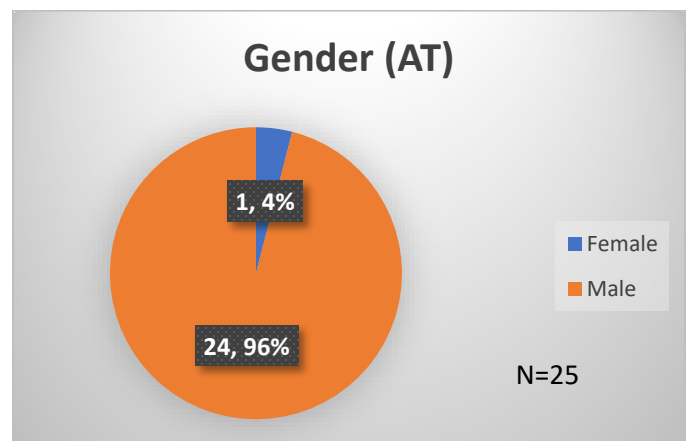

Daily Data Dashboard – February 8, 2024 Demographics for JTDC Population Thursday Morning Midnight Count

Total # of probation Involved youth¹: 1,356

¹ Probation Active: Any youth who is pending sentencing with an active social history, has been formally placed on probation or supervision with Cook County Juvenile Probation on the date of the report.

*Age, Gender and Race for Criminal Court population (N=1) is not represented in this report.

Daily Data Dashboard – February 8, 2024
Demographics for JTDC Population
Thursday Morning Midnight Count