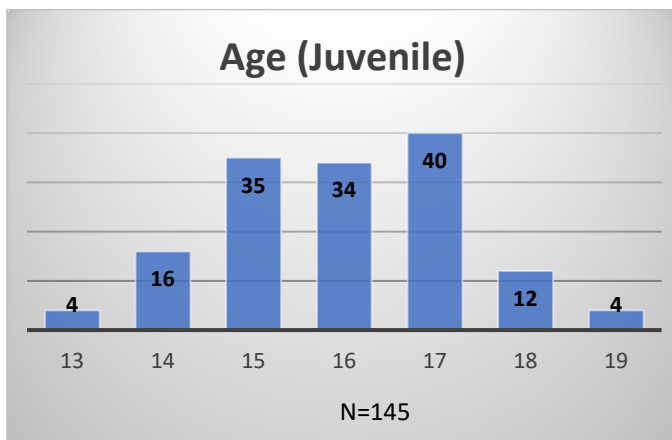

Daily Data Dashboard – February 8, 2024 Demographics for JTDC Population Thursday Morning Midnight Count

Total # of probation Involved youth¹: 1,356

¹ Probation Active: Any youth who is pending sentencing with an active social history, has been formally placed on probation or supervision with Cook County Juvenile Probation on the date of the report.

*Age, Gender and Race for Criminal Court population (N=1) is not represented in this report.

Daily Data Dashboard – February 8, 2024
Demographics for JTDC Population
Thursday Morning Midnight Count