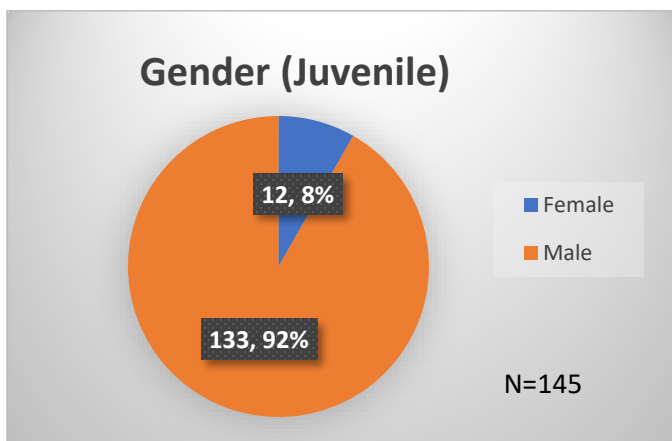

Daily Data Dashboard – February 8, 2024 Demographics for JTDC Population Thursday Morning Midnight Count

Total # of probation Involved youth¹: 1,356

¹ Probation Active: Any youth who is pending sentencing with an active social history, has been formally placed on probation or supervision with Cook County Juvenile Probation on the date of the report.

*Age, Gender and Race for Criminal Court population (N=1) is not represented in this report.

Daily Data Dashboard – February 8, 2024
Demographics for JTDC Population
Thursday Morning Midnight Count