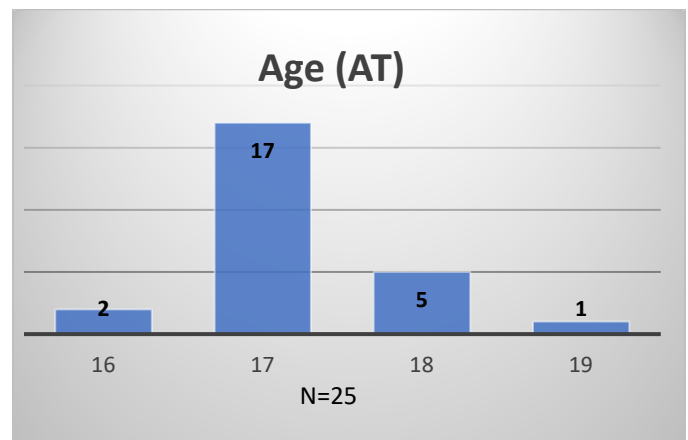

Daily Data Dashboard – February 8, 2024 Demographics for JTDC Population Thursday Morning Midnight Count

Total # of probation Involved youth¹: 1,356

¹ Probation Active: Any youth who is pending sentencing with an active social history, has been formally placed on probation or supervision with Cook County Juvenile Probation on the date of the report.

*Age, Gender and Race for Criminal Court population (N=1) is not represented in this report.

Daily Data Dashboard – February 8, 2024
Demographics for JTDC Population
Thursday Morning Midnight Count